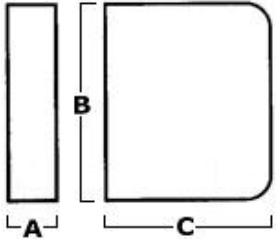

# Ideal Sheet Sizes for Duraweld Encap Binders

Smart Presentation

## IDEAL SHEET SIZES FOR A4 ENCAPSULATED BINDERS

| Capacity | A                | B            | C                 |
|----------|------------------|--------------|-------------------|
| A4 13mm  | Spine Width 19mm | Height 306mm | Cover Width 241mm |
| A4 15mm  | Spine Width 23mm | Height 306mm | Cover Width 246mm |
| A4 20mm  | Spine Width 30mm | Height 306mm | Cover Width 248mm |
| A4 25mm  | Spine Width 35mm | Height 306mm | Cover Width 251mm |
| A4 30mm  | Spine Width 40mm | Height 306mm | Cover Width 256mm |
| A4 35mm  | Spine Width 43mm | Height 306mm | Cover Width 259mm |
| A4 40mm  | Spine Width 50mm | Height 306mm | Cover Width 261mm |
| A4 45mm  | Spine Width 57mm | Height 306mm | Cover Width 272mm |
| A4 50mm  | Spine Width 67mm | Height 306mm | Cover Width 275mm |
| A4 55mm  | Spine Width 72mm | Height 306mm | Cover Width 278mm |
| A4 65mm  | Spine Width 87mm | Height 306mm | Cover Width 282mm |

## IDEAL SHEET SIZES FOR A5 ENCAPSULATED BINDERS

| Capacity | A                | B            | C                 |
|----------|------------------|--------------|-------------------|
| A5 11mm  | Spine Width 15mm | Height 219mm | Cover Width 172mm |
| A5 13mm  | Spine Width 17mm | Height 219mm | Cover Width 176mm |
| A5 15mm  | Spine Width 22mm | Height 219mm | Cover Width 179mm |
| A5 20mm  | Spine Width 27mm | Height 219mm | Cover Width 182mm |
| A5 25mm  | Spine Width 32mm | Height 219mm | Cover Width 183mm |
| A5 30mm  | Spine Width 37mm | Height 219mm | Cover Width 190mm |
| A5 35mm  | Spine Width 42mm | Height 219mm | Cover Width 192mm |
| A5 40mm  | Spine Width 48mm | Height 219mm | Cover Width 194mm |
| A5 45mm  | Spine Width 59mm | Height 219mm | Cover Width 196mm |
| A5 50mm  | Spine Width 69mm | Height 219mm | Cover Width 201mm |
| A5 65mm  | Spine Width 87mm | Height 219mm | Cover Width 211mm |